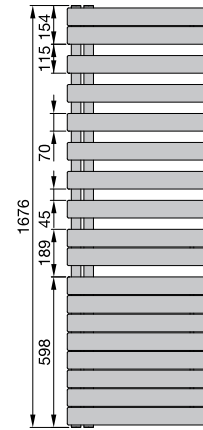

zehnder

always the
best climate

Zehnder Roda Spa Asym

Product data sheet

Zehnder Roda Spa Asym

Zehnder Roda Spa Asym means design and comfort for your bathroom. Delightful looks and practical asymmetric arrangement of its flat tubes, which allow for towels to be conveniently hung from the side. Available in almost any colour and finish from the Zehnder colour chart.

Model overview

FRONT

FRONT

FRONT

Dimensions in mm

Connection to hot water central heating system

Painted version

Model	H mm	L mm	Thermal output			
			75/65/20 °C ¹⁾ Watt	70/55/24 °C Watt	55/45/24 °C Watt	55/45/20 °C Watt
Left-hand version						
ROFL-080-055	805	550	429	311	191	228
ROFL-120-055	1183	550	594	429	263	314
ROFL-170-055	1676	550	809	581	354	424
Right-hand version						
ROFR-080-055	805	550	429	311	191	228
ROFR-120-055	1183	550	594	429	263	314
ROFR-170-055	1676	550	809	581	354	424

H = height, L = length

1) Nominal heat output according to EN 442