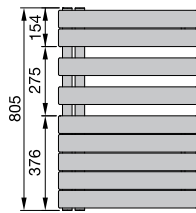

zehnder

always the
best climate

Zehnder Roda Spa Asym

Product data sheet

Zehnder Roda Spa Asym

Zehnder Roda Spa Asym means design and comfort for your bathroom. Delightful looks and practical asymmetric arrangement of its flat tubes, which allow for towels to be conveniently hung from the side. Available in almost any colour and finish from the Zehnder colour chart.

Model overview

FRONT

FRONT

FRONT

Dimensions in mm

Connection to hot water central heating system

Painted version

Model	H mm	L mm	Thermal output			
			75/65/20 °C ¹⁾ Watt	70/55/24 °C Watt	55/45/24 °C Watt	55/45/20 °C Watt
Left-hand version						
ROFL-080-055	805	550	429	311	191	228
ROFL-120-055	1183	550	594	429	263	314
ROFL-170-055	1676	550	809	581	354	424
Right-hand version						
ROFR-080-055	805	550	429	311	191	228
ROFR-120-055	1183	550	594	429	263	314
ROFR-170-055	1676	550	809	581	354	424

H = height, L = length

1) Nominal heat output according to EN 442